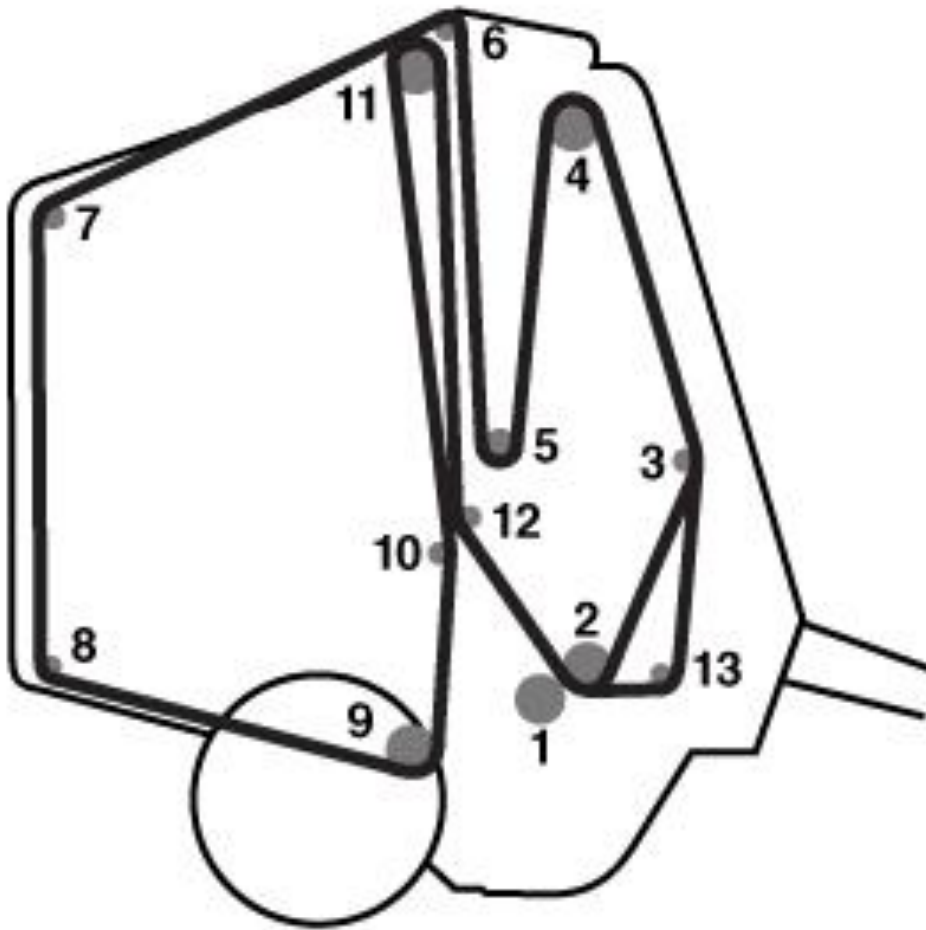

569 PREMIUM - SHAFTS

#1 – NO SHAFT

#2 – NO SHAFT

#3 – FH307363

#4 – NO SHAFT

#5 – AE46819

#6 – AE46819

#7 – FH307363

#8 – AFH212427

#9 – AFH207819 (Net Wrap - 1.5")

#9 – AFH207822 (Net Wrap - 1.75")

#10 – AE46819

#11 – AFH207823 (1.5" Shaft)

#11 – AFH207825 (1.75" Shaft)

#12 – AE46819

#13 – FH307365