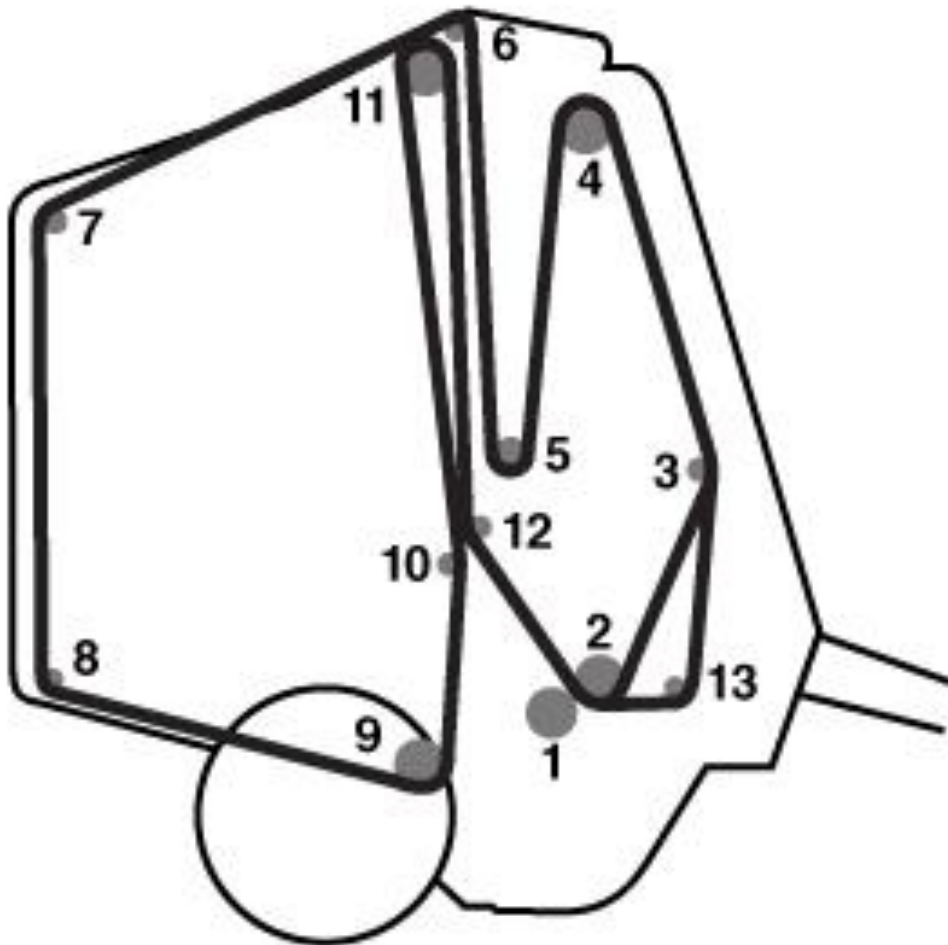

569 - BEARINGS

- | | |
|----------------------------|-----------------------------------|
| #1 – AE40895 | #8 – AE46606 (W/O Net Wrap) |
| #2 – AFH215561 / AFH207783 | #8 – AE46606 (Net Wrap) |
| (1 EACH) | #9 – AFH205481 (W/O Net Wrap) |
| #3 – AE46606 | #9 – AFH205481 (Net Wrap – 1.5") |
| #4 – AFH215561 / AFH207783 | #9 – AFH204893 (Net Wrap – 1.75") |
| (1 EACH) | #10 – AE46606 |
| #5 – AE46606 | #11 – AFH205481 (1.5" Shaft) |
| #6 – AE46606 | #11 – AFH204893 (1.75" Shaft) |
| #7 – AE46606 | #12 – AE53290 |
| | #13 – AE46606 |