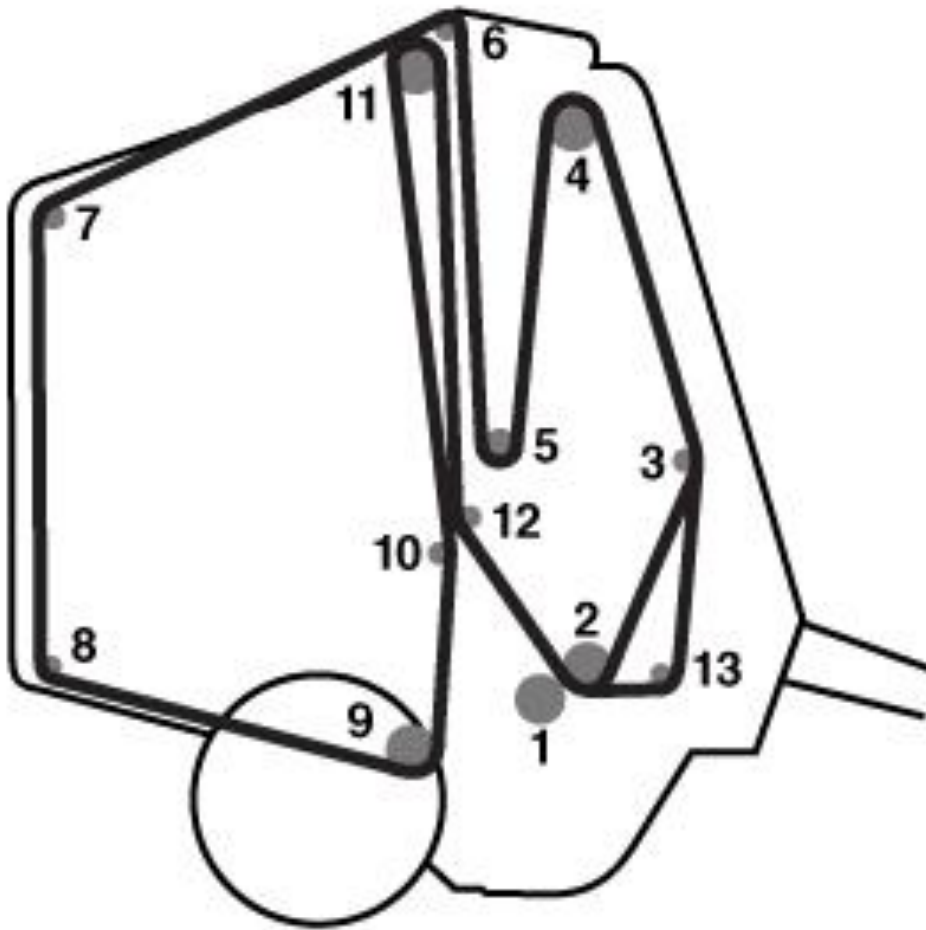

569 - SHAFTS

- | | |
|---------------|-----------------------------------|
| #1 – NO SHAFT | #8 – E94880 (W/O Net Wrap) |
| #2 – NO SHAFT | #8 – AFH212427 (Net Wrap) |
| #3 – FH307363 | #9 – AFH207819 (W/O Net Wrap) |
| #4 – NO SHAFT | #9 – AFH207819 (Net Wrap - 1.5") |
| #5 – AE46819 | #9 – AFH207822 (Net Wrap - 1.75") |
| #6 – AE46819 | #10 – AE46819 |
| #7 – FH307363 | #11 – AFH207823 (1.5" Shaft) |
| | #11 – AFH207825 (1.75" Shaft) |
| | #12 – AE46819 |
| | #13 – FH307365 |