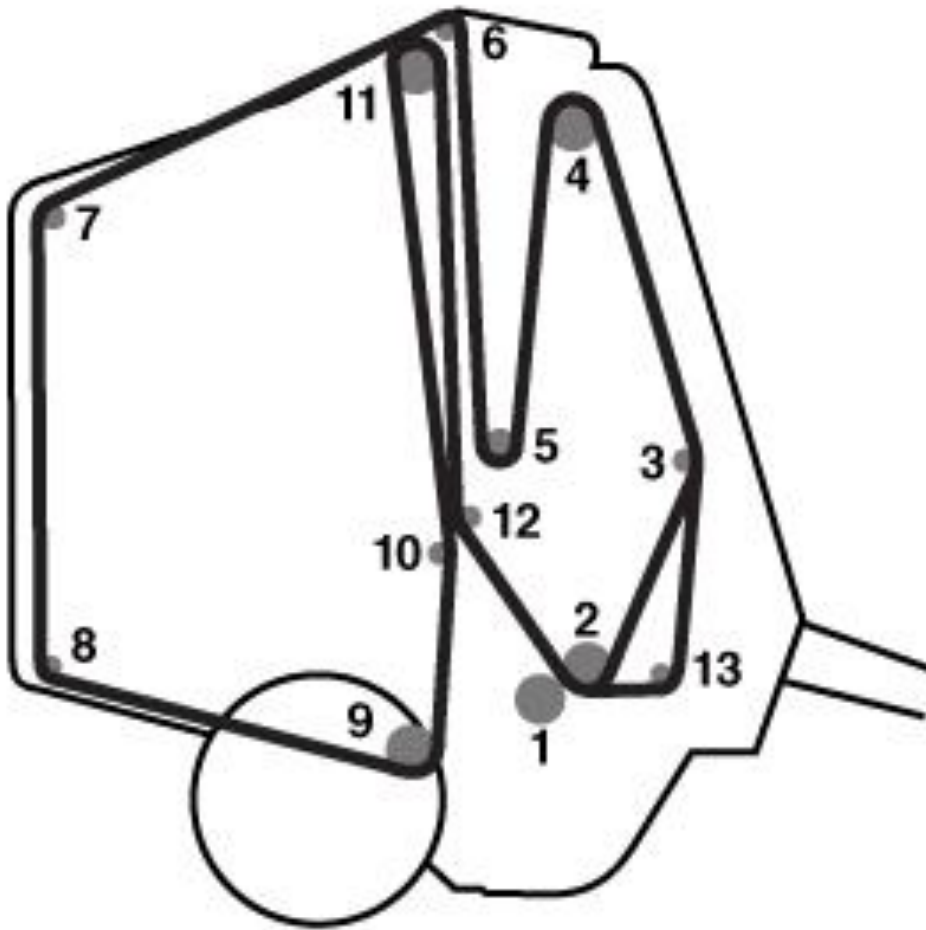

568 - SHAFTS

#8 – E94880 (W/O Net Wrap)

#8 – AFH212427 (Net Wrap)

#1 – NO SHAFT

#9 – FH312516

#2 – NO SHAFT

#10 – AE46819

#3 – FH307363

#11 – AFH207823 (1.5" Shaft)

#4 – NO SHAFT

#11 – AFH207825 (1.75" Shaft)

#5 – AE46819

#12 – AE46819

#6 – AE46819

#13 – FH307365

#7 – FH307363