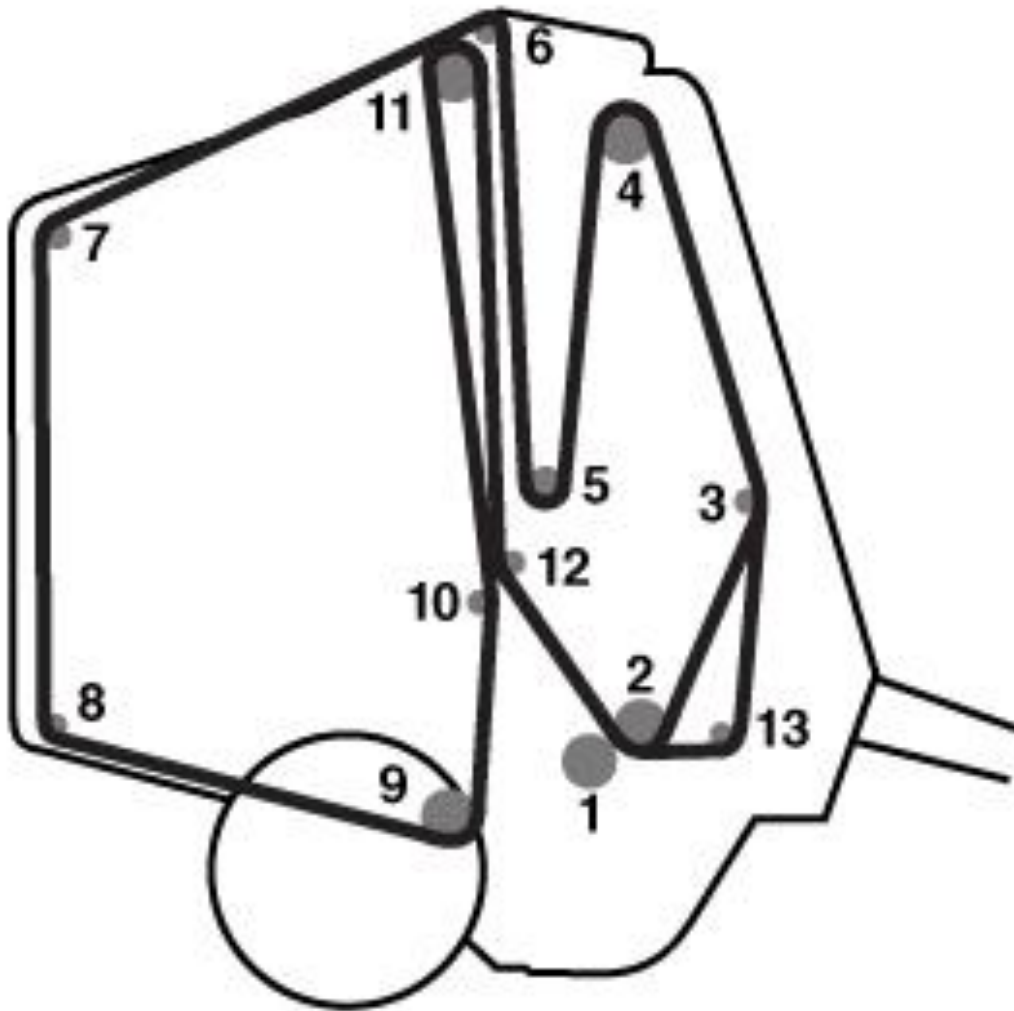

# 560M - ROLLERS

- |                 |                                |
|-----------------|--------------------------------|
| #1 – AFH216515  | #8 – AE59200 (Net Wrap)        |
| #2 – AFH216940  | #8 – AFH207862 (W/O Net Wrap)  |
| #3 – AFH207861  | #9 – AFH207855 (Net Wrap)      |
| SUB FOR AE54311 | #9 – AFH207925 (W/O Net Wrap)  |
| #4 – AFH216942  | #10 – AE52191                  |
| #5 – AE52191    | #11 – AFH221346 (Net Wrap)     |
| #6 – AE52191    | #11 – AFH207853 (W/O Net Wrap) |
| #7 – AE54311    | #12 – AE54313                  |
|                 | #13 – AE54317                  |