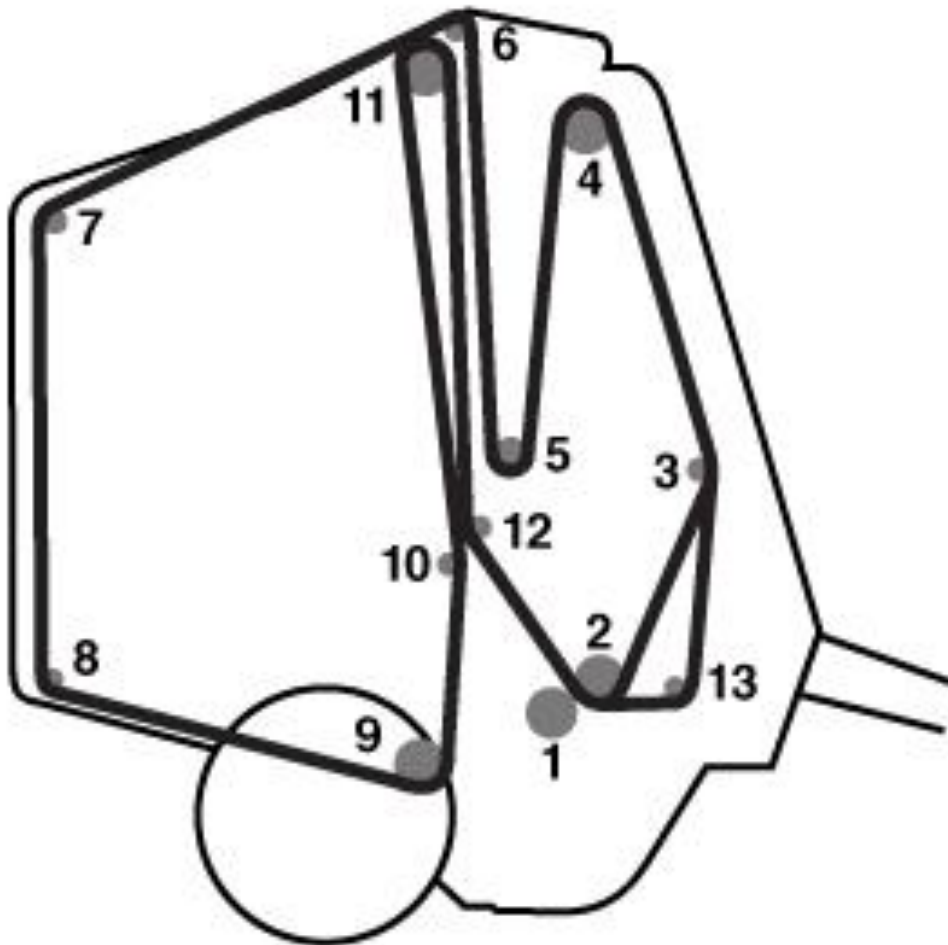

# 568 - BEARINGS

#1 – AE40895

#2 – AFH215561 / AFH207783

(1 EACH)

#3 – AE46606

#4 – AFH215561 / AFH207783

(1 EACH)

#5 – AE46606

#6 – AE46606

#7 – AE46606

#8 – AE46606 (W/O Net Wrap)

#8 – AE46606 (Net Wrap)

#9 – AE53290 (W/O Net Wrap)

#9 – AE53290 (Net Wrap)

#10 – AE46606

#11 – AFH205481 (1.5" Shaft)

#11 – AFH204893 (1.75" Shaft)

#12 – AE53290

#13 – AE46606